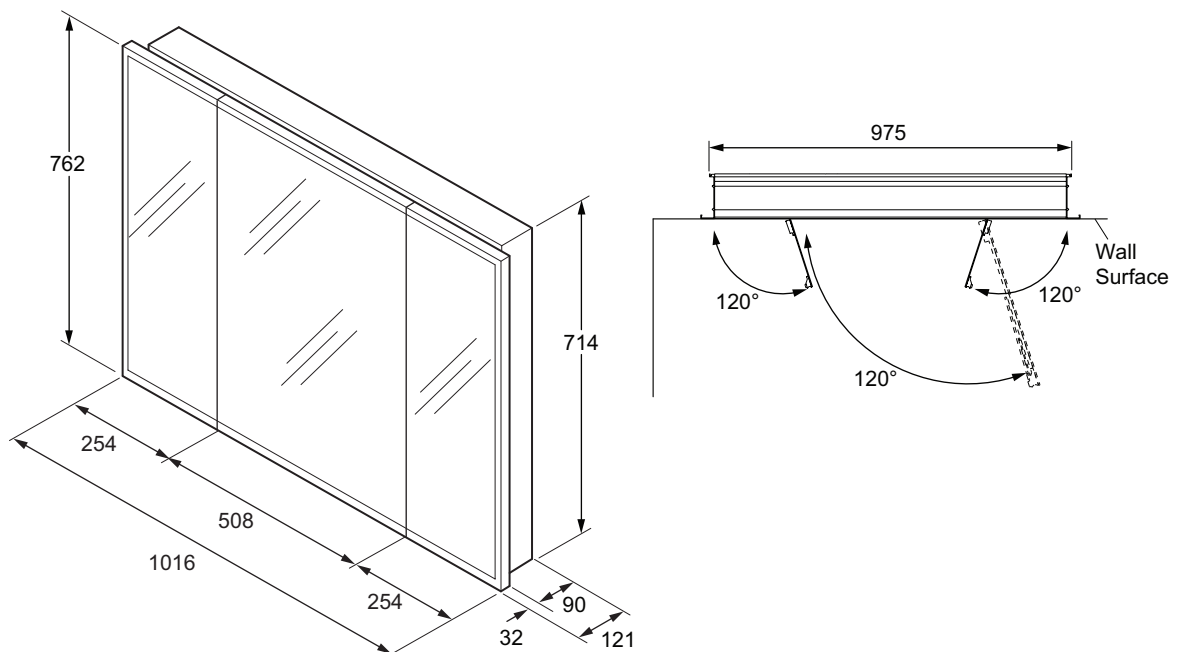

Dimensions (mm)

Kohler UK

Sales and Technical:

+44 (0) 844 571 0048 (Calls cost 7p per minute plus your phone company's access charge)

info@kohler.co.uk

www.KOHLER.co.uk

THE BOLD LOOK
OF **KOHLER**®